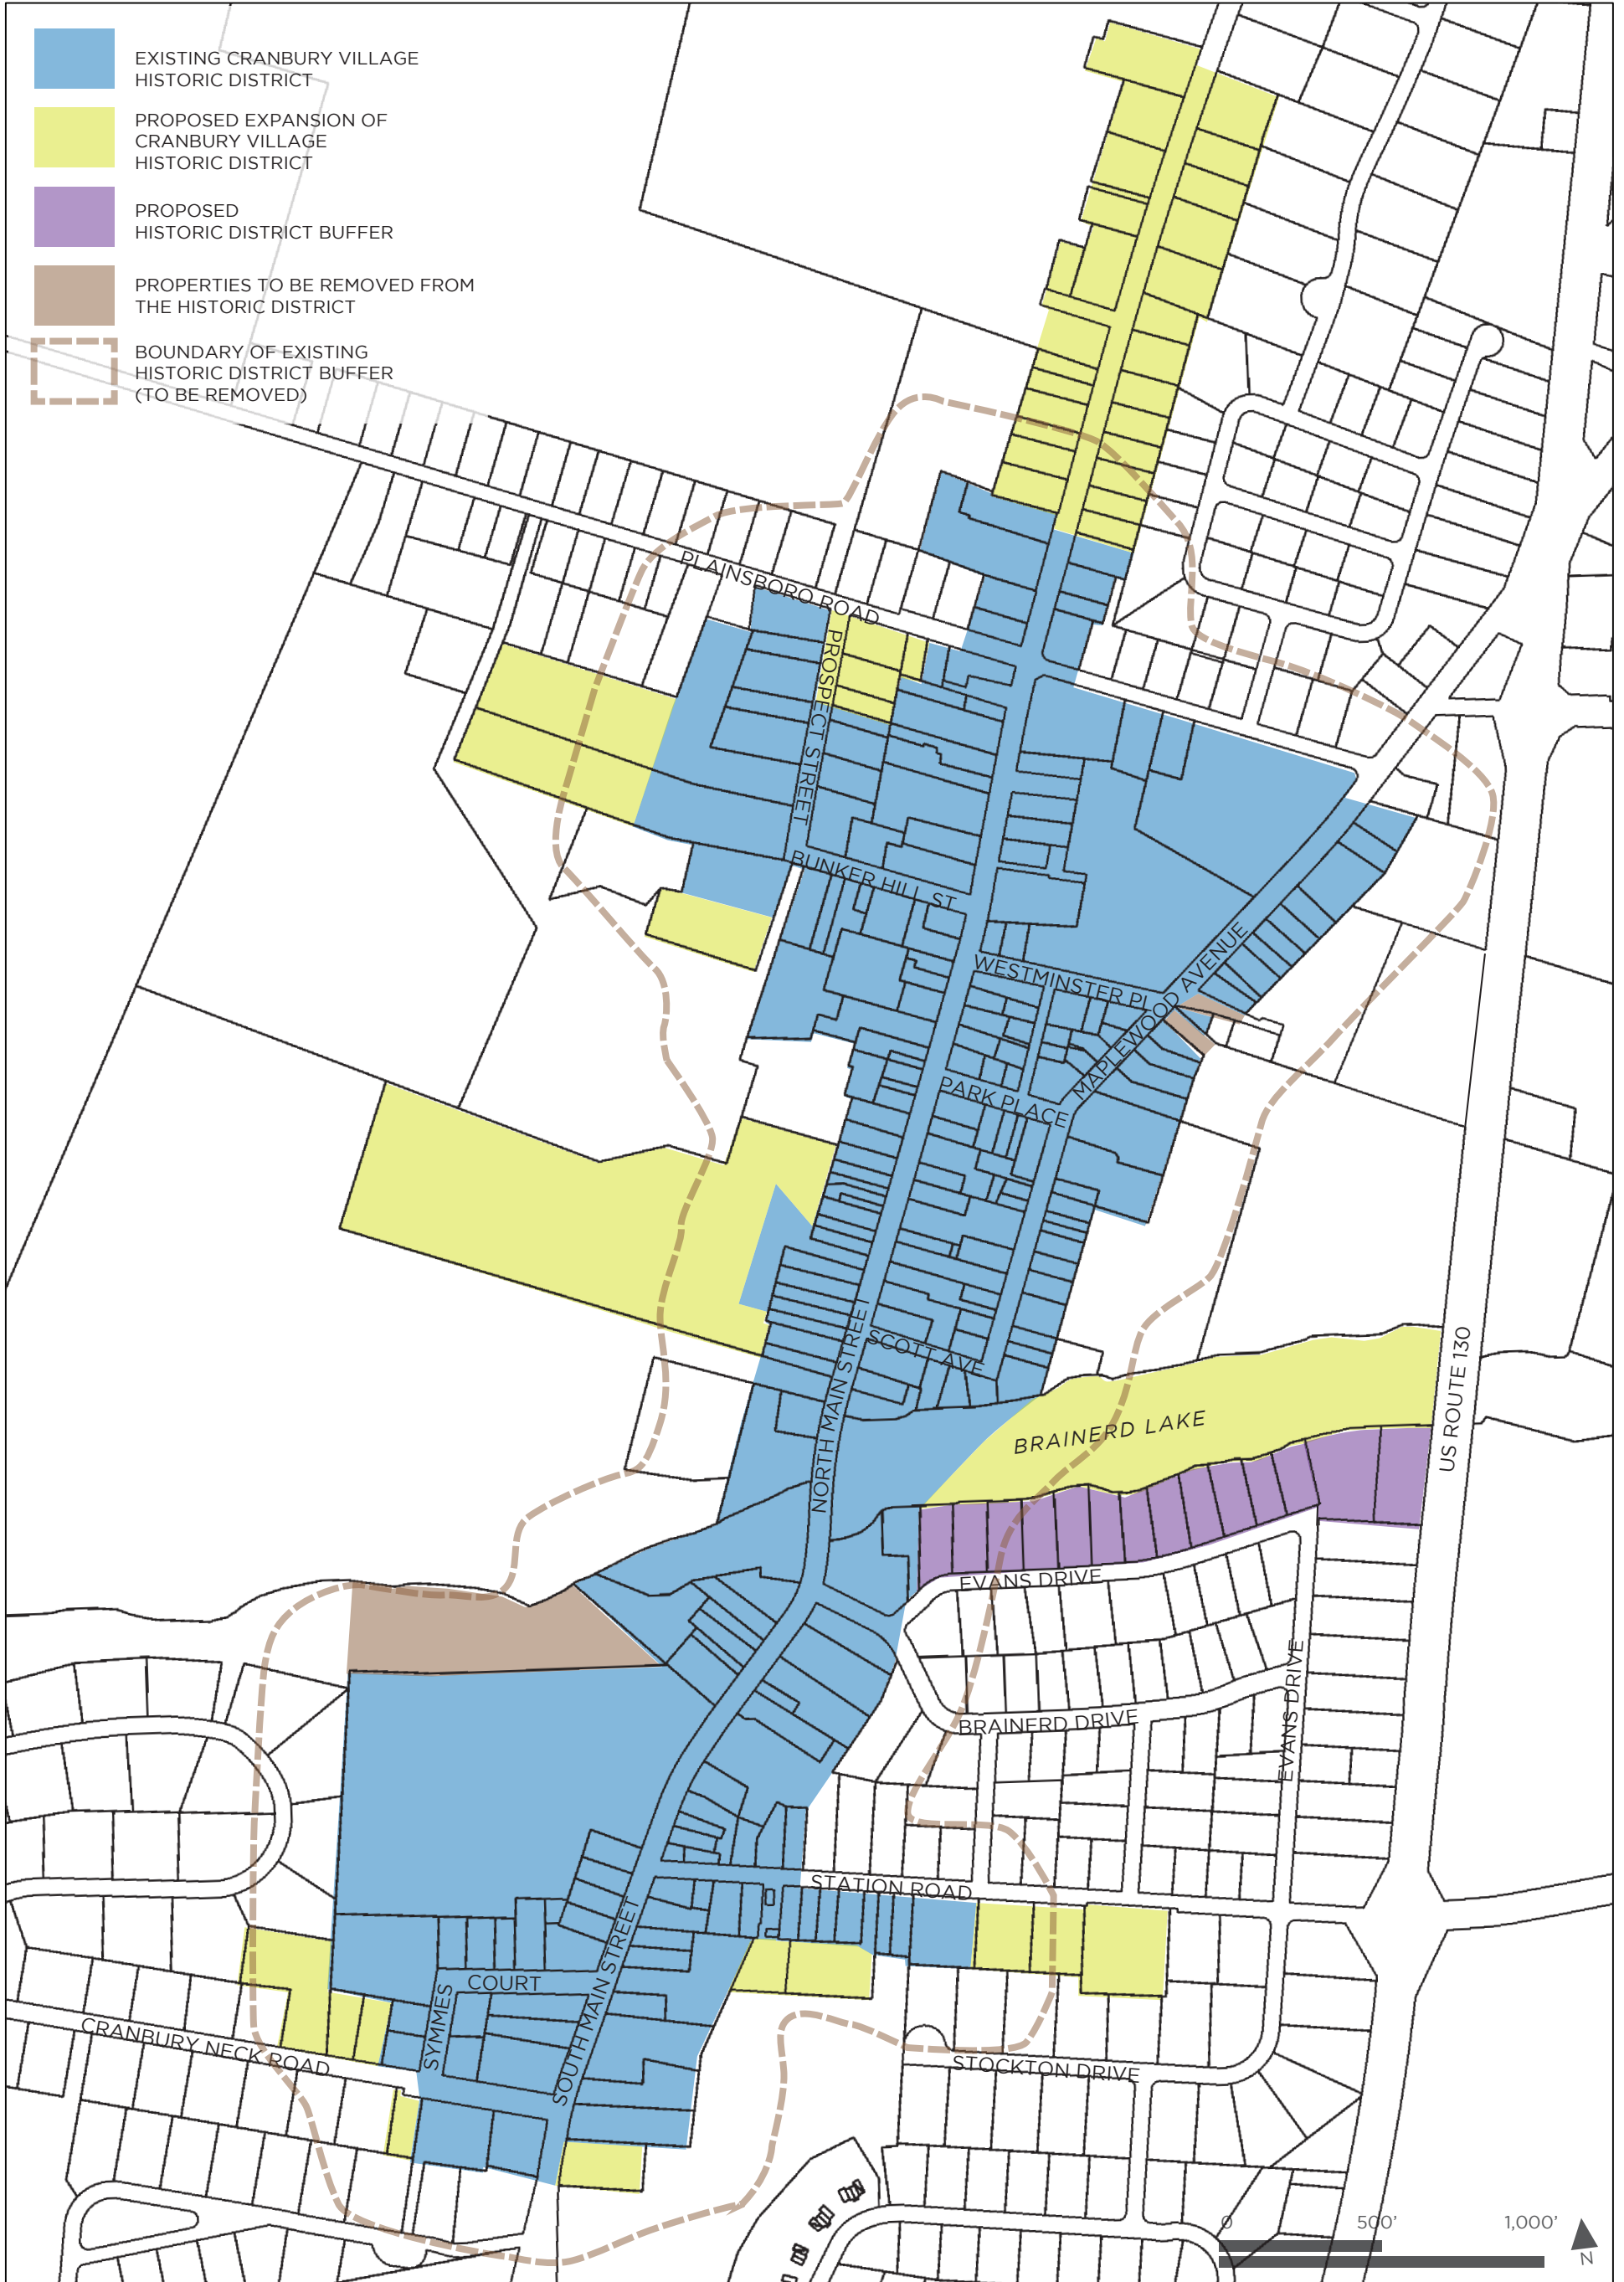

# PROPOSED AMENDMENT TO THE CRANBURY VILLAGE HISTORIC DISTRICT AND BUFFER

PHILLIPS PREISS GRYGIEL LEHENY HUGHES, LLC | JULY 12, 2021

Parcel Map Source: NJ Office of Information Technology, Office of GIS (NJOGIS), Parcels Composite of New Jersey, last updated 12/3/2020